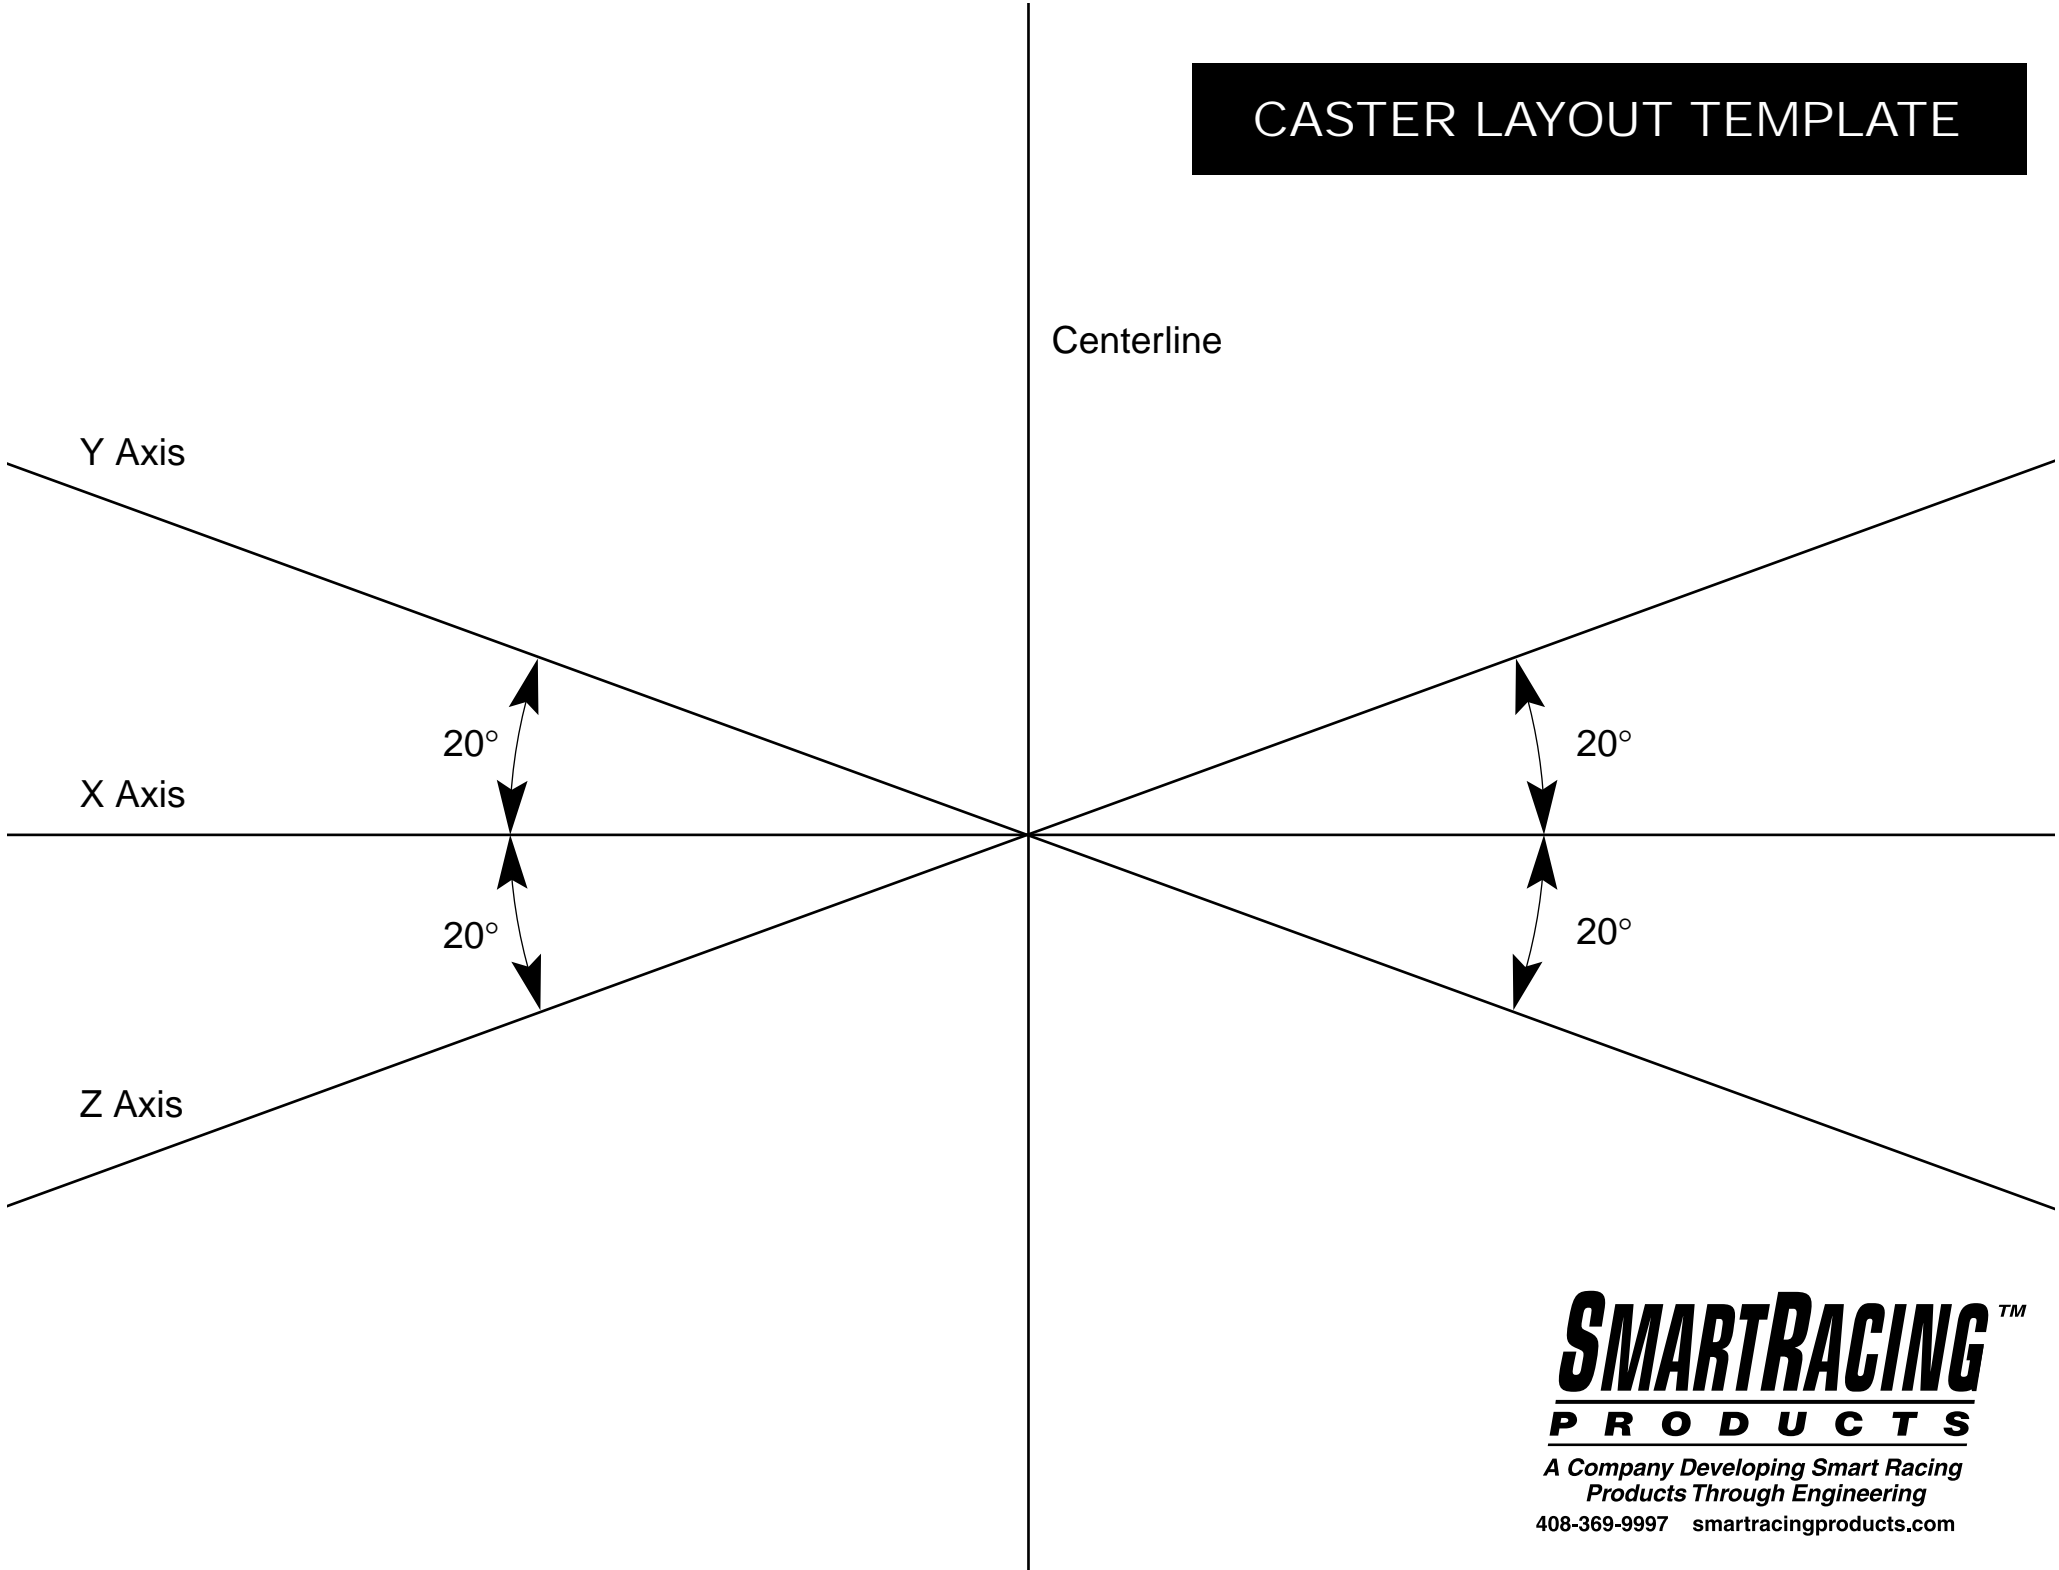

# CASTER LAYOUT TEMPLATE

**SMARTRACING™**  
**PRODUCTS**  
A Company Developing Smart Racing  
Products Through Engineering  
408-369-9997 smartracingproducts.com