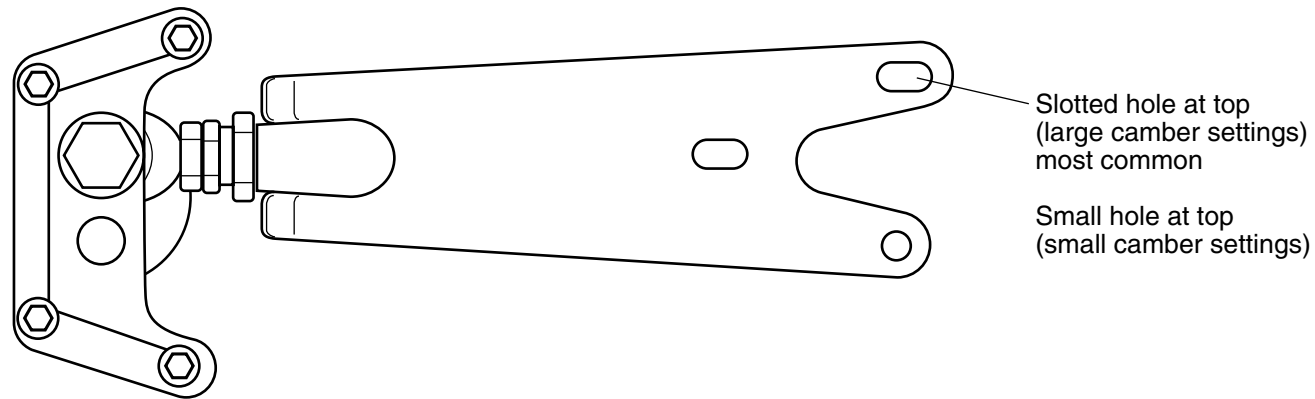

SMARTRACING™ PRODUCTS

A Company Developing Smart Racing
Products Through Engineering

935 Rear Spring Plate
Kit - Part No. 561200

Installation Instructions 935 Rear Spring Plate Kit

Left Side

Questions or comments please call 408.369.9997 or FAX 408.369.9741
www.smartracingproducts.com