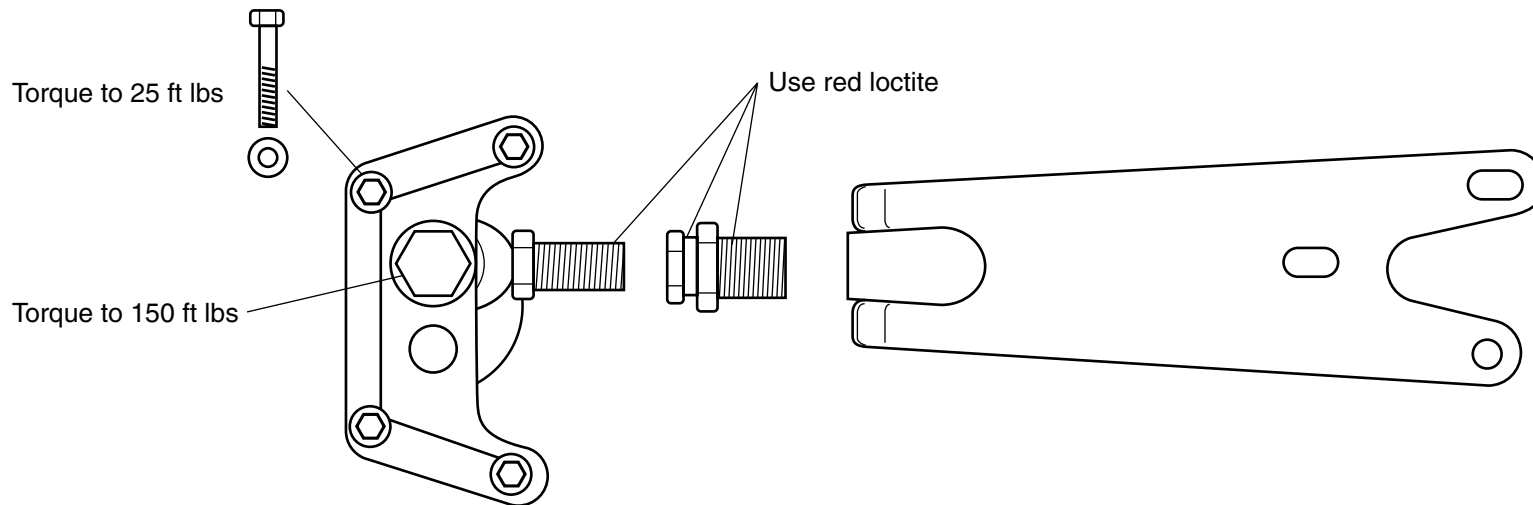

SMARTRACING™ PRODUCTS

A Company Developing Smart Racing
Products Through Engineering

935 Rear Spring Plate
Kit - Part No. 561200

Installation Instructions 935 Rear Spring Plate Kit

Left Side

Questions or comments please call 408.369.9997 or FAX 408.369.9741
www.smartracingproducts.com