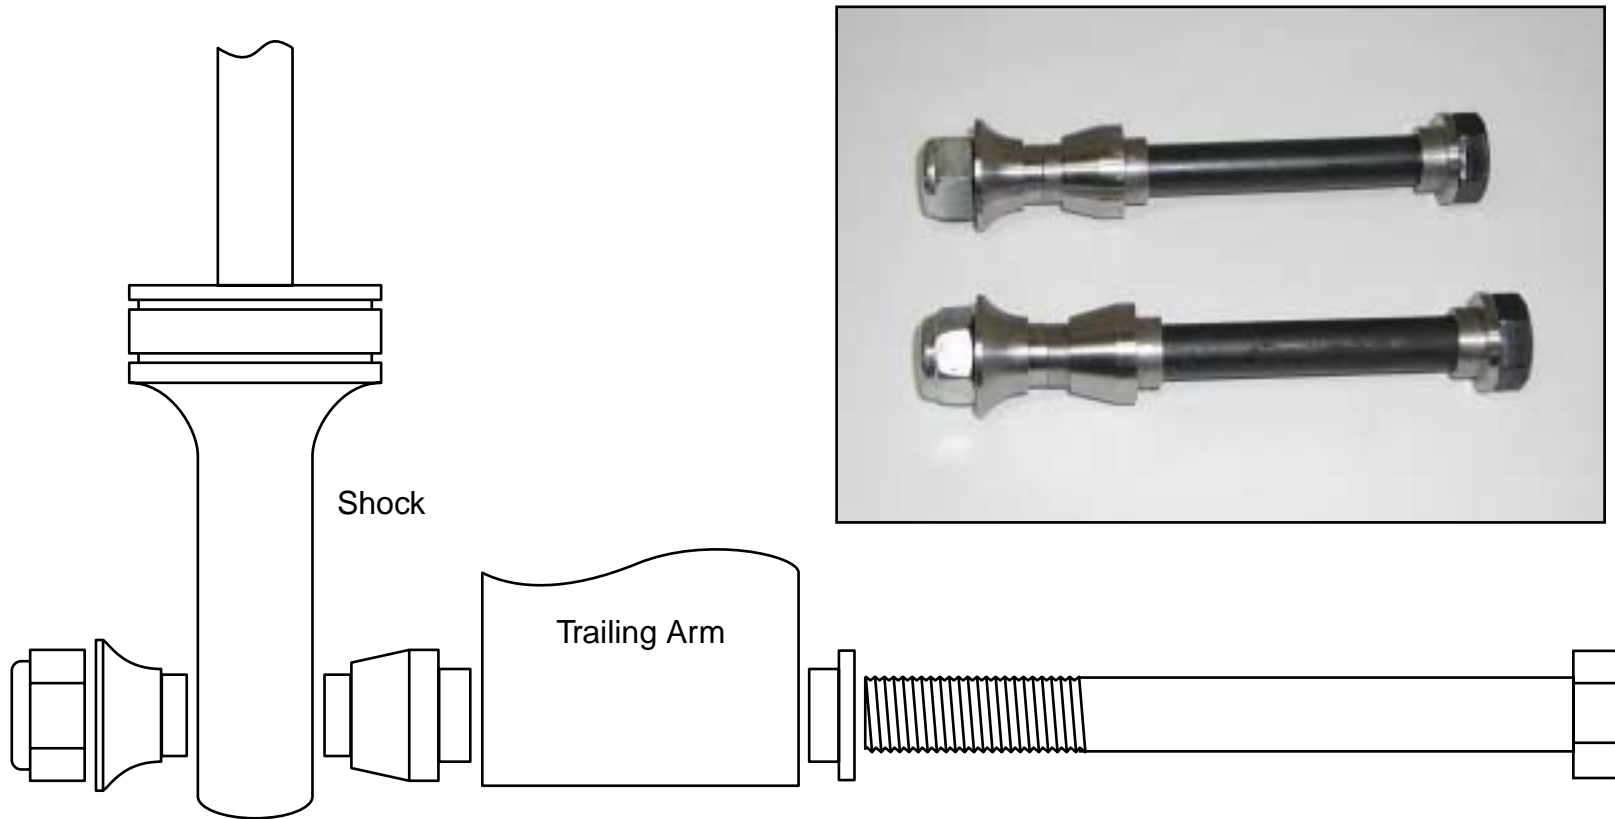

SMARTRACING™

PRODUCTS

A Company Developing Smart Racing
Products Through Engineering

SRP/Fox Shox Rear 914 Lower Mount Instructions

Questions or comments please call 408.369.9997 or FAX 408.369.9915
www.smartracingproducts.com