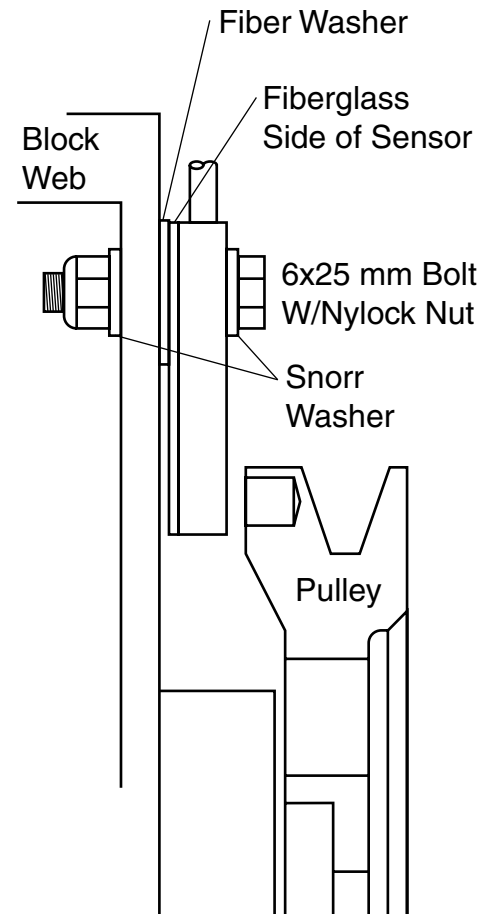

SMARTRACING™ PRODUCTS

A Company Developing Smart Racing
Products Through Engineering

Hall Crank Sensor
Part No.118300

Instructions Hall Crank Sensor

Sensor Mounting Hole Location For Jerry Woods Enterprises Pulleys

Sensor Mounting Cross Section View

Questions or comments please call 408.369.9997 or FAX 408.369.9741

www.smartracingproducts.com

118300.ILL Rev 1