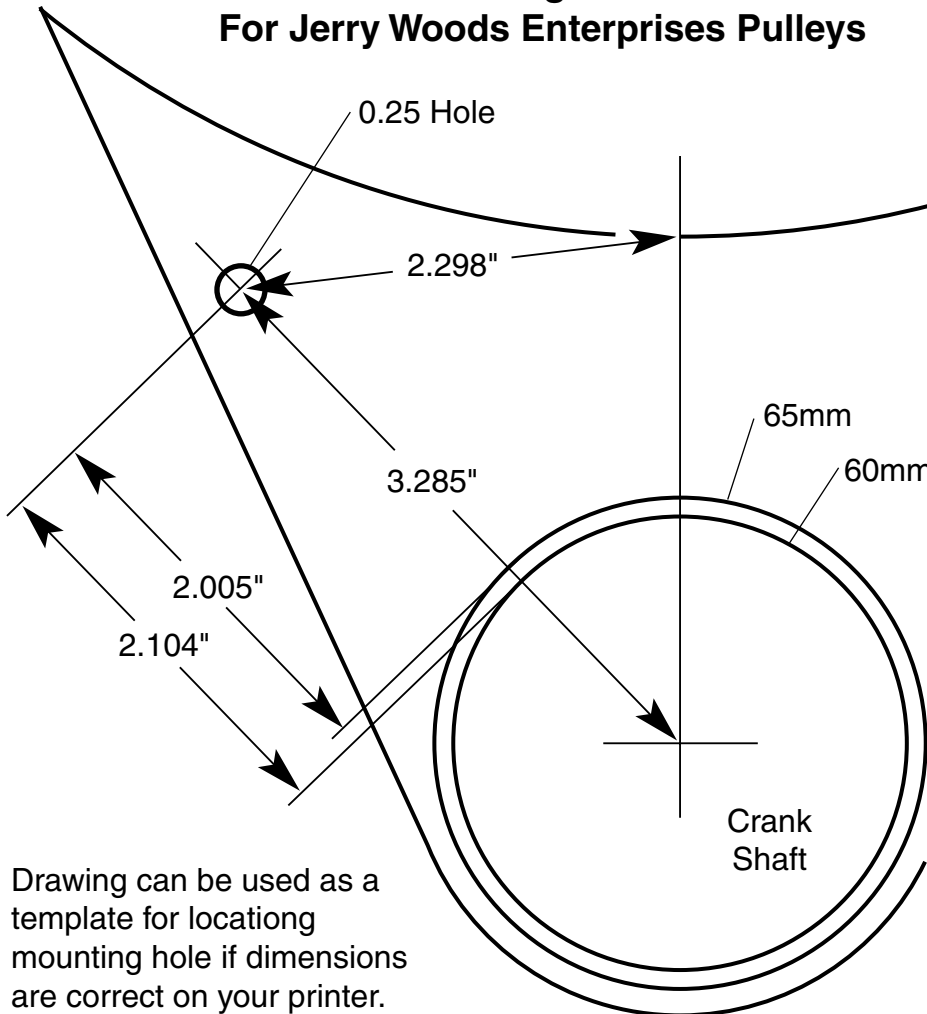

SMARTRACING™ PRODUCTS

A Company Developing Smart Racing
Products Through Engineering

Hall Crank Sensor
Part No.118300

Instructions Hall Crank Sensor

Sensor Mounting Hole Location For Jerry Woods Enterprises Pulleys