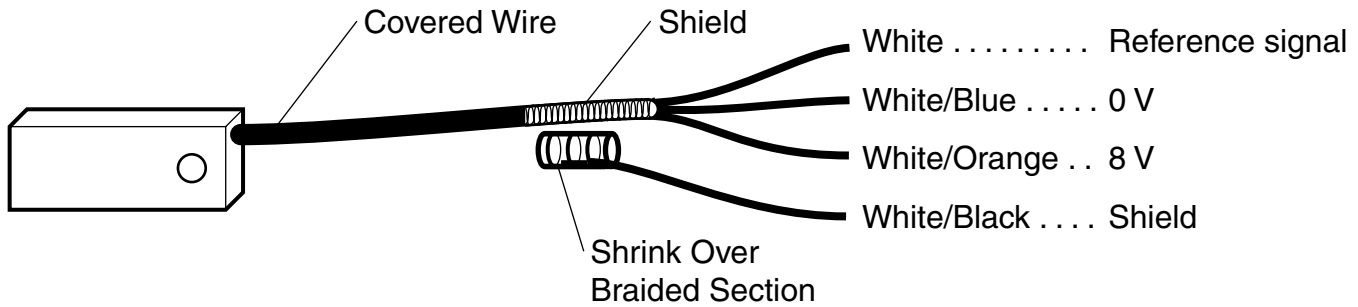

SMARTRACING™ PRODUCTS

A Company Developing Smart Racing
Products Through Engineering

Hall Crank Sensor
Part No.118300

Instructions Hall Crank Sensor

Sensor Mounting Hole Location For Jerry Woods Enterprises Pulleys